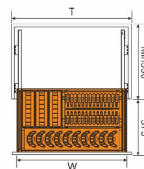

BONAS–Stainless Steel Larder Basket

Item No.	Width x Depth x Height	Suitable cabinet size
ASYA-924	350 x 480 x (1850-2150)mm	400mm

BONAS–Stainless Steel Pantry Unit

Item No.	Width x Depth x Height	Suitable cabinet size
ASYA-922	414 x 500 x (1850-2150)mm	450mm
ASYA-923	564 x 500 x (1850-2150)mm	600mm

SITRA–Stainless Steel Up And Down Storage Basket

Item No.	Width x Depth x Height	Suitable cabinet size
ASYA-925	864x 278 x 521mm	900mm

EKTORP–Stainless Steel Magic Corner

Item No.	Width x Depth x Height	Suitable cabinet size	Door width	Open direction
ASYA-920	(864-964) x 480 x 525mm	900-1000mm	≥450mm	Left
ASYA-921	(864-964) x 480 x 525mm	900-1000mm	≥450mm	Right

LARK-Swing Corner(Soft Closing)

Item No.	Width x Depth x Height	Suitable cabinet size	Door width	Open direction
ASYA-926	865 x 495 x (650-750)mm	900-1000mm	≥450mm	Right
ASYA-927	865 x 495 x (650-750)mm	900-1000mm	≥450mm	Left

VARIERA-Three Side Drawer Basket

Item No.	Width x Depth x Height	Suitable cabinet size
ASYA-932	564 x 446 x 181mm	600mm
ASYA-930	864 x 446 x 181mm	900mm

VARIERA—Three Side Multifunction Drawer Basket

Item No.	Width x Depth x Height	Suitable cabinet size
ASYA-933	564 x 446 x 181mm	600mm
ASYA-931	864 x 446 x 181mm	900mm