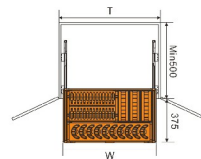

SITRA–Stainless Steel Up And Down Storage Basket

Item No.	Width x Depth x Height	Suitable cabinet size
ASYA-925	864x 278 x 521mm	900mm

EKTORP–Stainless Steel Magic Corner

Item No.	Width x Depth x Height	Suitable cabinet size	Door width	Open direction
ASYA-920	(864-964) x 480 x 525mm	900-1000mm	≥450mm	Left
ASYA-921	(864-964) x 480 x 525mm	900-1000mm	≥450mm	Right

LARK-Swing Corner(Soft Closing)

Item No.	Width x Depth x Height	Suitable cabinet size	Door width	Open direction
ASYA-926	865 x 495 x (650-750)mm	900-1000mm	≥450mm	Right
ASYA-927	865 x 495 x (650-750)mm	900-1000mm	≥450mm	Left

VARIERA-Three Side Drawer Basket

Item No.	Width x Depth x Height	Suitable cabinet size
ASYA-932	564 x 446 x 181mm	600mm
ASYA-930	864 x 446 x 181mm	900mm

VARIERA—Three Side Multifunction Drawer Basket

Item No.	Width x Depth x Height	Suitable cabinet size
ASYA-933	564 x 446 x 181mm	600mm
ASYA-931	864 x 446 x 181mm	900mm

VARIERA – Four Side Multifunction Drawer Basket

Item No.	Width x Depth x Height	Suitable cabinet size
ASYA-929	864 x 446 x 181mm	900mm

VARIERA-Drawer Basket

Item No.	Width x Depth x Height	Suitable cabinet size
ASYA-934	350x454x488mm	400mm