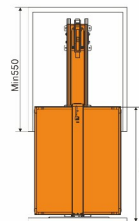

PAX – VERTICAL ELECTRIC LIFT BASKET

Item No.	Width x Depth x Height	Suitable cabinet size
ASYA939	864 x 290 x 690mm	900mm

PAX – ROTATE LITTLE MONSTER

Item No.	Width x Depth x Height	Suitable cabinet size
ASYA940	810 x 480 x (620-720)mm	900-1000mm
ASYA941	810 x 480 x (620-720)mm	900-1000mm

PAX – SIDE MOUNTED HIGH AND DEEPBASKET

Item No.	Width x Depth x Height	Suitable cabinet size
ASYA942	240 x 470 x 1760mm	300mm

PAX – HALF PUSH THE DISH BASKET

Item No.	Width x Depth x Height	Suitable cabinet size
ASYA943	864 x 445 x 230mm	900mm

PAX – DOUBLE SEASONING BASKET

Item No.	Width x Depth x Height	Suitable cabinet size
ASYA944	364 x 445 x 192mm	400mm

PAX - ROTATE LITTLE MONSTER

Item No.	Width x Depth x Height	Suitable cabinet size
ASYA945	810 x 480 x (620-720)mm	900-1000mm
ASYA946	810 x 480 x (620-720)mm	900-1000mm

SITRA–Stainless Steel Up And Down Storage Basket

Item No.	Width x Depth x Height	Suitable cabinet size
ASYA-925	864x 278 x 521mm	900mm

EKTORP–Stainless Steel Magic Corner

Item No.	Width x Depth x Height	Suitable cabinet size	Door width	Open direction
ASYA-920	(864-964) x 480 x 525mm	900-1000mm	≥450mm	Left
ASYA-921	(864-964) x 480 x 525mm	900-1000mm	≥450mm	Right