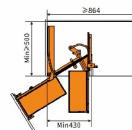

PAX – VERTICAL ELECTRIC LIFT BASKET

Item No.	Width x Depth x Height	Suitable cabinet size
ASYA939	864 x 290 x 690mm	900mm

PAX – ROTATE LITTLE MONSTER

Item No.	Width x Depth x Height	Suitable cabinet size
ASYA940	810 x 480 x (620-720)mm	900-1000mm
ASYA941	810 x 480 x (620-720)mm	900-1000mm

PAX – SIDE MOUNTED HIGH AND DEEPBASKET

Item No.	Width x Depth x Height	Suitable cabinet size
ASYA942	240 x 470 x 1760mm	300mm

PAX – HALF PUSH THE DISH BASKET

Item No.	Width x Depth x Height	Suitable cabinet size
ASYA943	864 x 445 x 230mm	900mm

PAX – DOUBLE SEASONING BASKET

Item No.	Width x Depth x Height	Suitable cabinet size
ASYA944	364 x 445 x 192mm	400mm

PAX - ROTATE LITTLE MONSTER

Item No.	Width x Depth x Height	Suitable cabinet size
ASYA945	810 x 480 x (620-720)mm	900-1000mm
ASYA946	810 x 480 x (620-720)mm	900-1000mm

SITRA–Stainless Steel Up And Down Storage Basket

Item No.	Width x Depth x Height	Suitable cabinet size
ASYA-925	864x 278 x 521mm	900mm

EKTORP–Stainless Steel Magic Corner

Item No.	Width x Depth x Height	Suitable cabinet size	Door width	Open direction
ASYA-920	(864-964) x 480 x 525mm	900-1000mm	≥450mm	Left
ASYA-921	(864-964) x 480 x 525mm	900-1000mm	≥450mm	Right