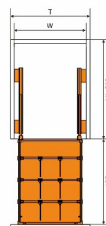

PAX – VERTICAL ELECTRIC LIFT BASKET

Item No.	Width x Depth x Height	Suitable cabinet size
ASYA939	864 x 290 x 690mm	900mm

PAX – ROTATE LITTLE MONSTER

Item No.	Width x Depth x Height	Suitable cabinet size
ASYA940	810 x 480 x (620-720)mm	900-1000mm
ASYA941	810 x 480 x (620-720)mm	900-1000mm

PAX – SIDE MOUNTED HIGH AND DEEPBASKET

Item No.	Width x Depth x Height	Suitable cabinet size
ASYA942	240 x 470 x 1760mm	300mm

PAX – HALF PUSH THE DISH BASKET

Item No.	Width x Depth x Height	Suitable cabinet size
ASYA943	864 x 445 x 230mm	900mm

PAX – DOUBLE SEASONING BASKET

Item No.	Width x Depth x Height	Suitable cabinet size
ASYA944	364 x 445 x 192mm	400mm

PAX - ROTATE LITTLE MONSTER

Item No.	Width x Depth x Height	Suitable cabinet size
ASYA945	810 x 480 x (620-720)mm	900-1000mm
ASYA946	810 x 480 x (620-720)mm	900-1000mm

SITRA–Stainless Steel Up And Down Storage Basket

Item No.	Width x Depth x Height	Suitable cabinet size
ASYA-925	864x 278 x 521mm	900mm

EKTORP–Stainless Steel Magic Corner

Item No.	Width x Depth x Height	Suitable cabinet size	Door width	Open direction
ASYA-920	(864-964) x 480 x 525mm	900-1000mm	≥450mm	Left
ASYA-921	(864-964) x 480 x 525mm	900-1000mm	≥450mm	Right