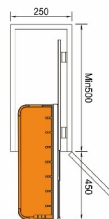

VARIERA-Three Side Drawer Basket

Item No.	Width x Depth x Height	Suitable cabinet size
ASYA-932	564 x 446 x 181mm	600mm
ASYA-930	864 x 446 x 181mm	900mm

VARIERA—Three Side Multifunction Drawer Basket

Item No.	Width x Depth x Height	Suitable cabinet size
ASYA-933	564 x 446 x 181mm	600mm
ASYA-931	864 x 446 x 181mm	900mm

VARIERA – Four Side Multifunction Drawer Basket

Item No.	Width x Depth x Height	Suitable cabinet size
ASYA-929	864 x 446 x 181mm	900mm

VARIERA-Drawer Basket

Item No.	Width x Depth x Height	Suitable cabinet size
ASYA-934	350x454x488mm	400mm

GODMORGON-600mm Linkage Pull Out Basket

Item No.	Width x Depth x Height	Suitable cabinet size
ASYA-935	564 x 500 x (600-750)mm	600mm

NORDRI-Side Sink Drawer Basket

Item No.	Width x Depth x Height	Suitable cabinet size
ASYA-938	198 x 469x 427mm	250mm

FINTORP-Dish Rack

Item No.	Width x Depth x Height	Suitable cabinet size
ASYA-928	865 x 280 x 65mm	900mm

PAX-Multifunctional Storage Box

Item No.	Width x Depth x Height	Suitable cabinet size
ASYA-902	864 x 478 x 73mm	900mm