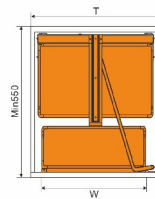

PAX – SIDE MOUNTED HIGH AND DEEPBASKET

Item No.	Width x Depth x Height	Suitable cabinet size
ASYA942	240 x 470 x 1760mm	300mm

PAX – HALF PUSH THE DISH BASKET

Item No.	Width x Depth x Height	Suitable cabinet size
ASYA943	864 x 445 x 230mm	900mm

PAX – DOUBLE SEASONING BASKET

Item No.	Width x Depth x Height	Suitable cabinet size
ASYA944	364 x 445 x 192mm	400mm

PAX - ROTATE LITTLE MONSTER

Item No.	Width x Depth x Height	Suitable cabinet size
ASYA945	810 x 480 x (620-720)mm	900-1000mm
ASYA946	810 x 480 x (620-720)mm	900-1000mm

BONAS–Stainless Steel Larder Basket

Item No.	Width x Depth x Height	Suitable cabinet size
ASYA-924	350 x 480 x (1850-2150)mm	400mm

BONAS–Stainless Steel Pantry Unit

Item No.	Width x Depth x Height	Suitable cabinet size
ASYA-922	414 x 500 x (1850-2150)mm	450mm
ASYA-923	564 x 500 x (1850-2150)mm	600mm

SITRA–Stainless Steel Up And Down Storage Basket

Item No.	Width x Depth x Height	Suitable cabinet size
ASYA-925	864x 278 x 521mm	900mm

EKTORP–Stainless Steel Magic Corner

Item No.	Width x Depth x Height	Suitable cabinet size	Door width	Open direction
ASYA-920	(864-964) x 480 x 525mm	900-1000mm	≥450mm	Left
ASYA-921	(864-964) x 480 x 525mm	900-1000mm	≥450mm	Right