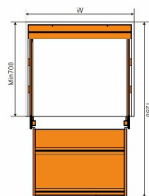

PAX – VERTICAL ELECTRIC LIFT BASKET

Item No.	Width x Depth x Height	Suitable cabinet size
ASYA939	864 x 290 x 690mm	900mm

PAX – ROTATE LITTLE MONSTER

Item No.	Width x Depth x Height	Suitable cabinet size
ASYA940	810 x 480 x (620-720)mm	900-1000mm
ASYA941	810 x 480 x (620-720)mm	900-1000mm

PAX – SIDE MOUNTED HIGH AND DEEPBASKET

Item No.	Width x Depth x Height	Suitable cabinet size
ASYA942	240 x 470 x 1760mm	300mm

PAX – HALF PUSH THE DISH BASKET

Item No.	Width x Depth x Height	Suitable cabinet size
ASYA943	864 x 445 x 230mm	900mm

PAX – DOUBLE SEASONING BASKET

Item No.	Width x Depth x Height	Suitable cabinet size
ASYA944	364 x 445 x 192mm	400mm

PAX - ROTATE LITTLE MONSTER

Item No.	Width x Depth x Height	Suitable cabinet size
ASYA945	810 x 480 x (620-720)mm	900-1000mm
ASYA946	810 x 480 x (620-720)mm	900-1000mm

SITRA–Stainless Steel Up And Down Storage Basket

Item No.	Width x Depth x Height	Suitable cabinet size
ASYA-925	864x 278 x 521mm	900mm

EKTORP–Stainless Steel Magic Corner

Item No.	Width x Depth x Height	Suitable cabinet size	Door width	Open direction
ASYA-920	(864-964) x 480 x 525mm	900-1000mm	≥450mm	Left
ASYA-921	(864-964) x 480 x 525mm	900-1000mm	≥450mm	Right