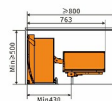

PAX – VERTICAL ELECTRIC LIFT BASKET

Item No.	Width x Depth x Height	Suitable cabinet size
ASYA939	864 x 290 x 690mm	900mm

PAX – ROTATE LITTLE MONSTER

Item No.	Width x Depth x Height	Suitable cabinet size
ASYA940	810 x 480 x (620-720)mm	900-1000mm
ASYA941	810 x 480 x (620-720)mm	900-1000mm

PAX – SIDE MOUNTED HIGH AND DEEPBASKET

Item No.	Width x Depth x Height	Suitable cabinet size
ASYA942	240 x 470 x 1760mm	300mm

PAX – HALF PUSH THE DISH BASKET

Item No.	Width x Depth x Height	Suitable cabinet size
ASYA943	864 x 445 x 230mm	900mm

PAX – DOUBLE SEASONING BASKET

Item No.	Width x Depth x Height	Suitable cabinet size
ASYA944	364 x 445 x 192mm	400mm

PAX - ROTATE LITTLE MONSTER

Item No.	Width x Depth x Height	Suitable cabinet size
ASYA945	810 x 480 x (620-720)mm	900-1000mm
ASYA946	810 x 480 x (620-720)mm	900-1000mm

SITRA–Stainless Steel Up And Down Storage Basket

Item No.	Width x Depth x Height	Suitable cabinet size
ASYA-925	864x 278 x 521mm	900mm

EKTORP–Stainless Steel Magic Corner

Item No.	Width x Depth x Height	Suitable cabinet size	Door width	Open direction
ASYA-920	(864-964) x 480 x 525mm	900-1000mm	≥450mm	Left
ASYA-921	(864-964) x 480 x 525mm	900-1000mm	≥450mm	Right