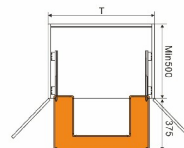

VARIERA-Three Side Drawer Basket

Item No.	Width x Depth x Height	Suitable cabinet size
ASYA-932	564 x 446 x 181mm	600mm
ASYA-930	864 x 446 x 181mm	900mm

VARIERA—Three Side Multifunction Drawer Basket

Item No.	Width x Depth x Height	Suitable cabinet size
ASYA-933	564 x 446 x 181mm	600mm
ASYA-931	864 x 446 x 181mm	900mm

VARIERA – Four Side Multifunction Drawer Basket

Item No.	Width x Depth x Height	Suitable cabinet size
ASYA-929	864 x 446 x 181mm	900mm

VARIERA-Drawer Basket

Item No.	Width x Depth x Height	Suitable cabinet size
ASYA-934	350x454x488mm	400mm

GODMORGON-600mm Linkage Pull Out Basket

Item No.	Width x Depth x Height	Suitable cabinet size
ASYA-935	564 x 500 x (600-750)mm	600mm

NORDRI-Side Sink Drawer Basket

Item No.	Width x Depth x Height	Suitable cabinet size
ASYA-938	198 x 469x 427mm	250mm

FINTORP-Dish Rack

Item No.	Width x Depth x Height	Suitable cabinet size
ASYA-928	865 x 280 x 65mm	900mm

PAX-Multifunctional Storage Box

Item No.	Width x Depth x Height	Suitable cabinet size
ASYA-902	864 x 478 x 73mm	900mm