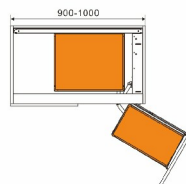

PAX – SIDE MOUNTED HIGH AND DEEPBASKET

Item No.	Width x Depth x Height	Suitable cabinet size
ASYA942	240 x 470 x 1760mm	300mm

PAX – HALF PUSH THE DISH BASKET

Item No.	Width x Depth x Height	Suitable cabinet size
ASYA943	864 x 445 x 230mm	900mm

PAX – DOUBLE SEASONING BASKET

Item No.	Width x Depth x Height	Suitable cabinet size
ASYA944	364 x 445 x 192mm	400mm

PAX - ROTATE LITTLE MONSTER

Item No.	Width x Depth x Height	Suitable cabinet size
ASYA945	810 x 480 x (620-720)mm	900-1000mm
ASYA946	810 x 480 x (620-720)mm	900-1000mm

BONAS–Stainless Steel Larder Basket

Item No.	Width x Depth x Height	Suitable cabinet size
ASYA-924	350 x 480 x (1850-2150)mm	400mm

BONAS–Stainless Steel Pantry Unit

Item No.	Width x Depth x Height	Suitable cabinet size
ASYA-922	414 x 500 x (1850-2150)mm	450mm
ASYA-923	564 x 500 x (1850-2150)mm	600mm

SITRA–Stainless Steel Up And Down Storage Basket

Item No.	Width x Depth x Height	Suitable cabinet size
ASYA-925	864x 278 x 521mm	900mm

EKTORP–Stainless Steel Magic Corner

Item No.	Width x Depth x Height	Suitable cabinet size	Door width	Open direction
ASYA-920	(864-964) x 480 x 525mm	900-1000mm	≥450mm	Left
ASYA-921	(864-964) x 480 x 525mm	900-1000mm	≥450mm	Right