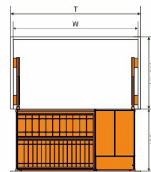

PAX – VERTICAL ELECTRIC LIFT BASKET

Item No.	Width x Depth x Height	Suitable cabinet size
ASYA939	864 x 290 x 690mm	900mm

PAX – ROTATE LITTLE MONSTER

Item No.	Width x Depth x Height	Suitable cabinet size
ASYA940	810 x 480 x (620-720)mm	900-1000mm
ASYA941	810 x 480 x (620-720)mm	900-1000mm

PAX – SIDE MOUNTED HIGH AND DEEPBASKET

Item No.	Width x Depth x Height	Suitable cabinet size
ASYA942	240 x 470 x 1760mm	300mm

PAX – HALF PUSH THE DISH BASKET

Item No.	Width x Depth x Height	Suitable cabinet size
ASYA943	864 x 445 x 230mm	900mm

PAX – DOUBLE SEASONING BASKET

Item No.	Width x Depth x Height	Suitable cabinet size
ASYA944	364 x 445 x 192mm	400mm

PAX - ROTATE LITTLE MONSTER

Item No.	Width x Depth x Height	Suitable cabinet size
ASYA945	810 x 480 x (620-720)mm	900-1000mm
ASYA946	810 x 480 x (620-720)mm	900-1000mm

SITRA–Stainless Steel Up And Down Storage Basket

Item No.	Width x Depth x Height	Suitable cabinet size
ASYA-925	864x 278 x 521mm	900mm

EKTORP–Stainless Steel Magic Corner

Item No.	Width x Depth x Height	Suitable cabinet size	Door width	Open direction
ASYA-920	(864-964) x 480 x 525mm	900-1000mm	≥450mm	Left
ASYA-921	(864-964) x 480 x 525mm	900-1000mm	≥450mm	Right