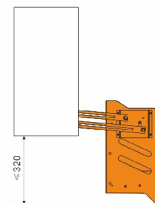

PAX – SIDE MOUNTED HIGH AND DEEPBASKET

Item No.	Width x Depth x Height	Suitable cabinet size
ASYA942	240 x 470 x 1760mm	300mm

PAX – HALF PUSH THE DISH BASKET

Item No.	Width x Depth x Height	Suitable cabinet size
ASYA943	864 x 445 x 230mm	900mm

PAX – DOUBLE SEASONING BASKET

Item No.	Width x Depth x Height	Suitable cabinet size
ASYA944	364 x 445 x 192mm	400mm

PAX - ROTATE LITTLE MONSTER

Item No.	Width x Depth x Height	Suitable cabinet size
ASYA945	810 x 480 x (620-720)mm	900-1000mm
ASYA946	810 x 480 x (620-720)mm	900-1000mm

BONAS–Stainless Steel Larder Basket

Item No.	Width x Depth x Height	Suitable cabinet size
ASYA-924	350 x 480 x (1850-2150)mm	400mm

BONAS–Stainless Steel Pantry Unit

Item No.	Width x Depth x Height	Suitable cabinet size
ASYA-922	414 x 500 x (1850-2150)mm	450mm
ASYA-923	564 x 500 x (1850-2150)mm	600mm

SITRA–Stainless Steel Up And Down Storage Basket

Item No.	Width x Depth x Height	Suitable cabinet size
ASYA-925	864x 278 x 521mm	900mm

EKTORP–Stainless Steel Magic Corner

Item No.	Width x Depth x Height	Suitable cabinet size	Door width	Open direction
ASYA-920	(864-964) x 480 x 525mm	900-1000mm	≥450mm	Left
ASYA-921	(864-964) x 480 x 525mm	900-1000mm	≥450mm	Right