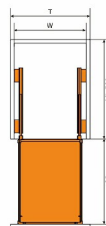

PAX – VERTICAL ELECTRIC LIFT BASKET

Item No.	Width x Depth x Height	Suitable cabinet size
ASYA939	864 x 290 x 690mm	900mm

PAX – ROTATE LITTLE MONSTER

Item No.	Width x Depth x Height	Suitable cabinet size
ASYA940	810 x 480 x (620-720)mm	900-1000mm
ASYA941	810 x 480 x (620-720)mm	900-1000mm

PAX – SIDE MOUNTED HIGH AND DEEPBASKET

Item No.	Width x Depth x Height	Suitable cabinet size
ASYA942	240 x 470 x 1760mm	300mm

PAX – HALF PUSH THE DISH BASKET

Item No.	Width x Depth x Height	Suitable cabinet size
ASYA943	864 x 445 x 230mm	900mm

PAX – DOUBLE SEASONING BASKET

Item No.	Width x Depth x Height	Suitable cabinet size
ASYA944	364 x 445 x 192mm	400mm

PAX - ROTATE LITTLE MONSTER

Item No.	Width x Depth x Height	Suitable cabinet size
ASYA945	810 x 480 x (620-720)mm	900-1000mm
ASYA946	810 x 480 x (620-720)mm	900-1000mm

SITRA–Stainless Steel Up And Down Storage Basket

Item No.	Width x Depth x Height	Suitable cabinet size
ASYA-925	864x 278 x 521mm	900mm

EKTORP–Stainless Steel Magic Corner

Item No.	Width x Depth x Height	Suitable cabinet size	Door width	Open direction
ASYA-920	(864-964) x 480 x 525mm	900-1000mm	≥450mm	Left
ASYA-921	(864-964) x 480 x 525mm	900-1000mm	≥450mm	Right