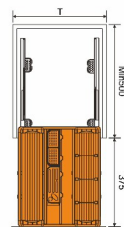

LARK-Swing Corner(Soft Closing)

Item No.	Width x Depth x Height	Suitable cabinet size	Door width	Open direction
ASYA-926	865 x 495 x (650-750)mm	900-1000mm	≥450mm	Right
ASYA-927	865 x 495 x (650-750)mm	900-1000mm	≥450mm	Left

VARIERA-Three Side Drawer Basket

Item No.	Width x Depth x Height	Suitable cabinet size
ASYA-932	564 x 446 x 181mm	600mm
ASYA-930	864 x 446 x 181mm	900mm

VARIERA—Three Side Multifunction Drawer Basket

Item No.	Width x Depth x Height	Suitable cabinet size
ASYA-933	564 x 446 x 181mm	600mm
ASYA-931	864 x 446 x 181mm	900mm

VARIERA – Four Side Multifunction Drawer Basket

Item No.	Width x Depth x Height	Suitable cabinet size
ASYA-929	864 x 446 x 181mm	900mm

VARIERA-Drawer Basket

Item No.	Width x Depth x Height	Suitable cabinet size
ASYA-934	350x454x488mm	400mm

GODMORGON-600mm Linkage Pull Out Basket

Item No.	Width x Depth x Height	Suitable cabinet size
ASYA-935	564 x 500 x (600-750)mm	600mm

NORDRI-Side Sink Drawer Basket

Item No.	Width x Depth x Height	Suitable cabinet size
ASYA-938	198 x 469x 427mm	250mm