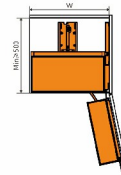

PAX – SIDE MOUNTED HIGH AND DEEPBASKET

Item No.	Width x Depth x Height	Suitable cabinet size
ASYA942	240 x 470 x 1760mm	300mm

PAX – HALF PUSH THE DISH BASKET

Item No.	Width x Depth x Height	Suitable cabinet size
ASYA943	864 x 445 x 230mm	900mm

PAX – DOUBLE SEASONING BASKET

Item No.	Width x Depth x Height	Suitable cabinet size
ASYA944	364 x 445 x 192mm	400mm

PAX - ROTATE LITTLE MONSTER

Item No.	Width x Depth x Height	Suitable cabinet size
ASYA945	810 x 480 x (620-720)mm	900-1000mm
ASYA946	810 x 480 x (620-720)mm	900-1000mm

BONAS–Stainless Steel Larder Basket

Item No.	Width x Depth x Height	Suitable cabinet size
ASYA-924	350 x 480 x (1850-2150)mm	400mm

BONAS–Stainless Steel Pantry Unit

Item No.	Width x Depth x Height	Suitable cabinet size
ASYA-922	414 x 500 x (1850-2150)mm	450mm
ASYA-923	564 x 500 x (1850-2150)mm	600mm

SITRA–Stainless Steel Up And Down Storage Basket

Item No.	Width x Depth x Height	Suitable cabinet size
ASYA-925	864x 278 x 521mm	900mm

EKTORP–Stainless Steel Magic Corner

Item No.	Width x Depth x Height	Suitable cabinet size	Door width	Open direction
ASYA-920	(864-964) x 480 x 525mm	900-1000mm	≥450mm	Left
ASYA-921	(864-964) x 480 x 525mm	900-1000mm	≥450mm	Right